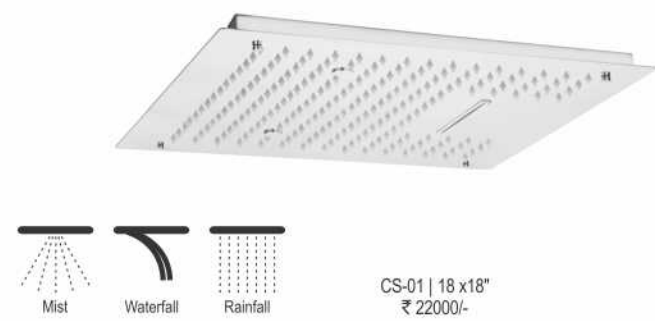

TS-84 | ₹ 930/-
Roman

TS-85 | ₹ 930/-
Ronda

MULTIFLOW TELEPHONIC SHOWERS

(with 1 Mtr. SS Tube & Hook)

TS-101 | ₹ 915/-
Flower

TS-102 | ₹ 915/-
Camy

TS-103 | ₹ 915/-
Onix

TS-104 | ₹ 915/-
Angel

CEILING SHOWERS

BODY JET SPRAY

WATER FALL SHOWER

BJ-01 | ₹ 3645/-
Multi Flow Square 2"x2"

BJ-02 | ₹ 3645/-
Multi Flow Round 2"x2"

BJ-03 | ₹ 775/-
Square 2"x2"

BJ-04 | ₹ 775/-
Round 2"x2"

ABS HEALTH FAUCETS
(with 1 mtr. Tube & Hook)