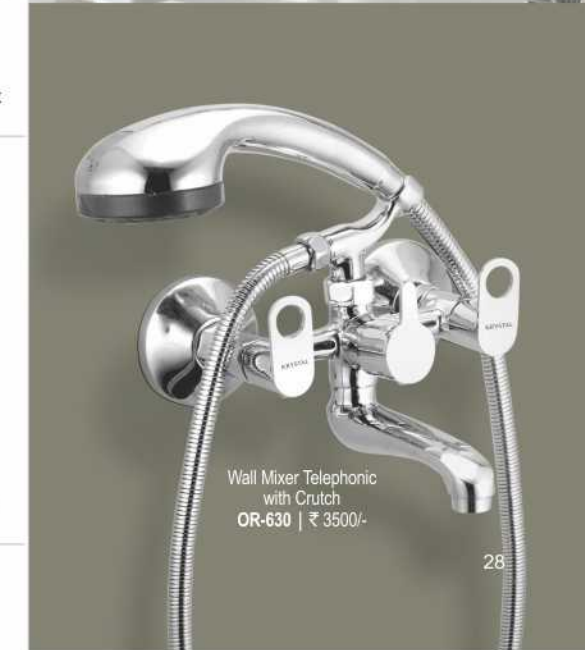

Wall Mixer Telephonic with Crutch
OR-630 | ₹ 3500/-