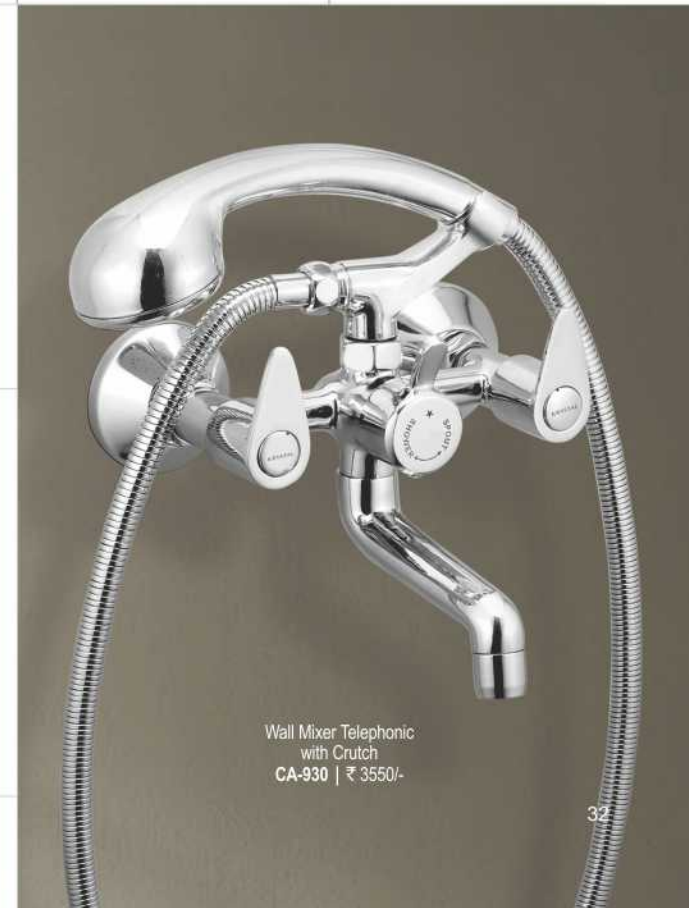

Wall Mixer Telephonic
with Crutch
CA-930 | ₹ 3550/-