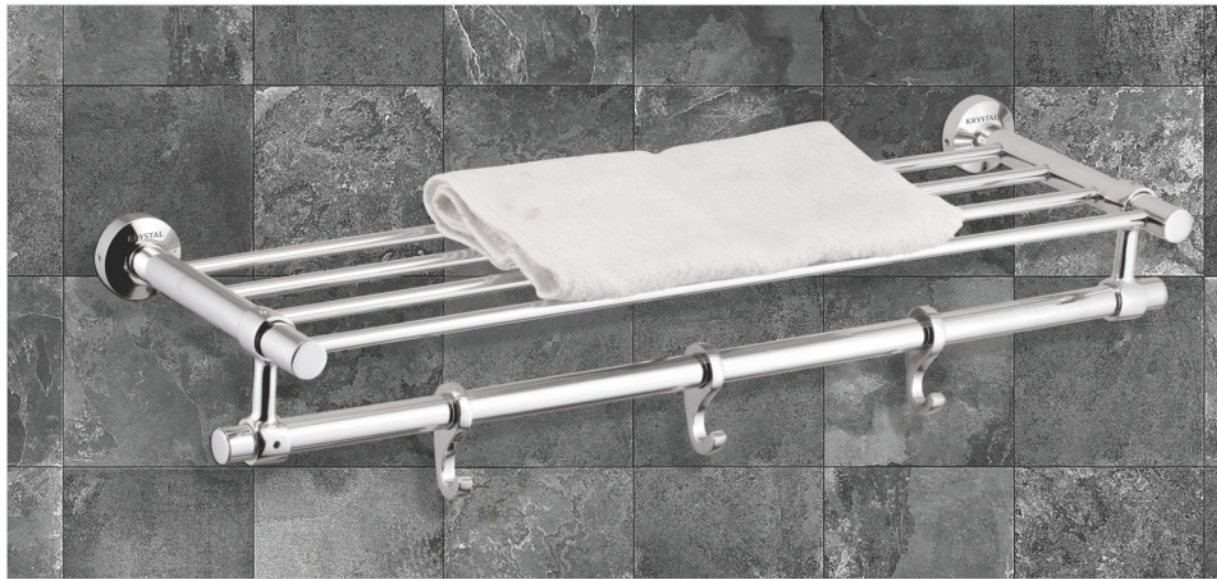

EL-05 | ₹ 375/-
Robe Hook

EL-10 | ₹ 950/-
Dual Soap Dish

QR-03 | ₹ 990/-
Soap Dish

QR-04 | ₹ 895/-
Paper Holder

QR-05 | ₹ 595/-
Robe Hook

QR-10 | ₹ 1350/-
Dual Soap Dish

EL-02 | ₹ 1225/-
Towel Rod

QR-02 | ₹ 1525/-
Towel Rod

EL-06 | ₹ 750/-
Towel Ring

EL-07 | ₹ 950/-
Liquid Soap Dispenser Glass

EL-09 | ₹ 950/-
Paper Holder with Flap

EL-08 | ₹ 625/-
Tumbler Holder

QR-06 | ₹ 925/-
Towel Ring

QR-07 | ₹ 1250/-
Liquid Soap Dispenser Glass

QR-08 | ₹ 990/-
Tumbler Holder

OC-01 | ₹ 3250/-
Towel Rack

OC-02 | ₹ 1095/-
Towel Rod

OC-06 | ₹ 525/-
Towel Ring

OC-03 | ₹ 550/-
Soap Dish

OC-08 | ₹ 695/-
Tumbler Holder

OC-05 | ₹ 350/-
Robe Hook

OC-04 | ₹ 460/-
Paper Holder

OC-10 | ₹ 895/-
Double Soap Dish

LABORATORY COCKS

AD-01 | ₹ 1190/-
Laboratory Cock 1 Way

AD-02 | ₹ 2200/-
Laboratory Cock 2 Way

AD-04 | ₹ 1190/-
Elbow Action Pillar Cock

AD-05 | ₹ 1190/-
Elbow Action Bib Cock