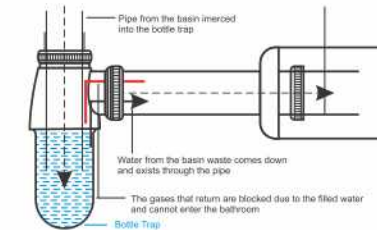

AV-02 | ₹ 385/-
Angle Valve Icon

AV-03 | ₹ 495/
Angle Valve Opal Prime

AV-04 | ₹ 425/
Angle Valve Flora

AV-05 | ₹ 465/
Angle Valve Artico

AV-06 | ₹ 370/
Angle Valve Jazz

How ? Bottle Trap Works ...

BOTTLE TRAPS