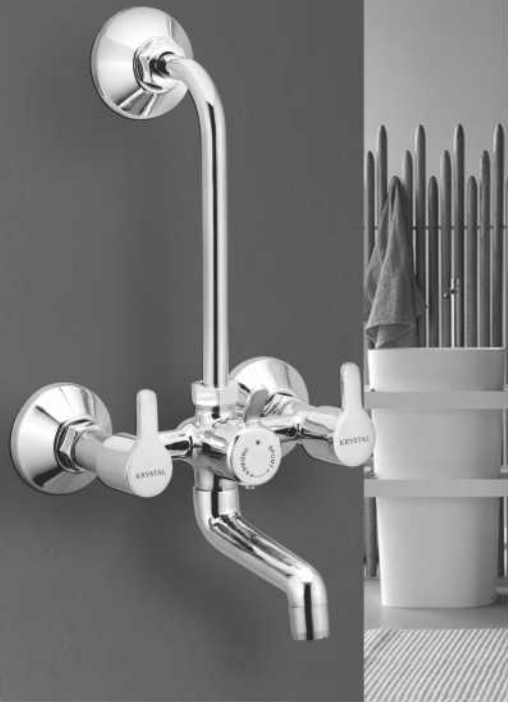

PR-828 | ₹ 2825/-
Center Hole Basin Mixer

Prada range of faucets ensures this sophisticated design meet your aesthetic requirement.

PRADA
COLLECTION

PR-852 | ₹ 3900/-
Single Lever Basin Mixer
Table Mounted

PR-832 | ₹ 3875/-
Wall Mixer Telephonic with L- Bend

PR-805 | ₹ 850/-
Bib Cock

PR-806 | ₹ 925/-
Long Body Bib Cock

PR-800 | ₹ 875/-
Pillar Cock

PR-810 | ₹ 825/-
Angle Cock

PR-808 | ₹ 1495/-
Bib Cock Two in One

PR-813 | ₹ 1390/-
Angle Cock Two in One

PR-815 | ₹ 1095/-
Concealed Stop Cock 20mm

PR-822 | ₹ 1490/-
Pillar Cock Swan Neck
Swinging Spout

PR-820 | ₹ 1450/-
Sink Cock Swinging
Spout with Flange

PR-842 | ₹ 4600/-
Single Lever Basin Mixer
Wall Mounted